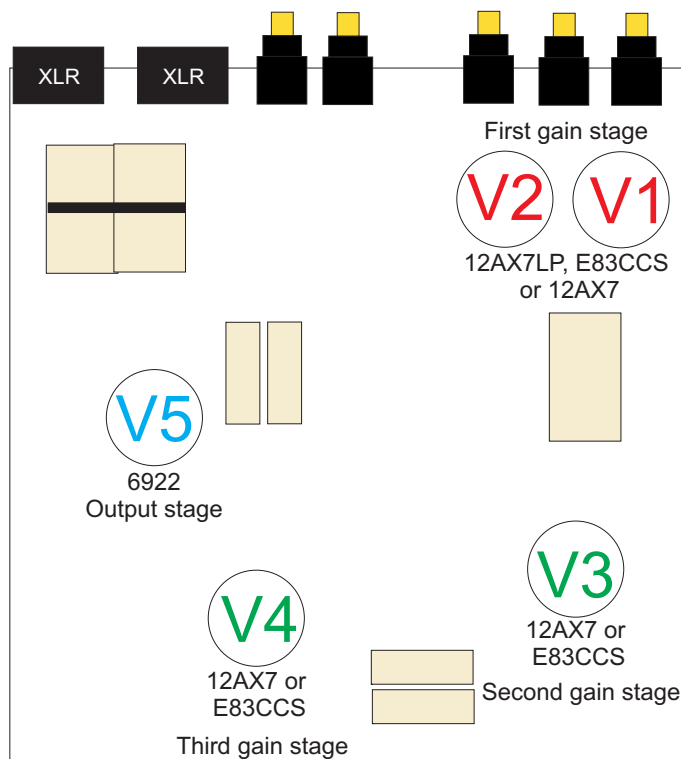

Rhea Vacuum Tube Placement

Left channel back view

Left channel front view

Right channel back view

Right channel front view